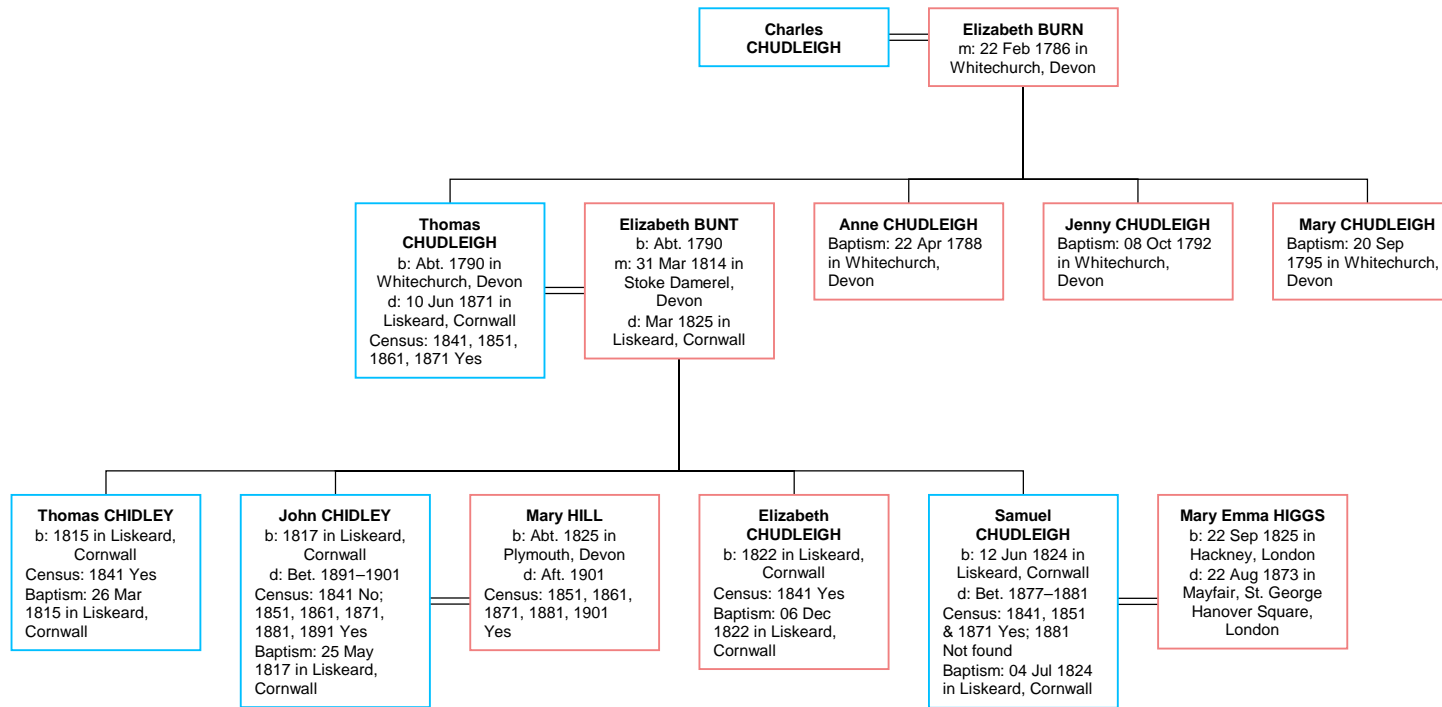

Descendant Chart for Charles CHUDLEIGH born c.1760-1780

Descendant Chart for John CHIDLEY born 1817

John CHIDLEY
 b: 1817 in Liskeard, Cornwall
 d: Bet. 1891–1901
 Census: 1841 No; 1851, 1861, 1871, 1881, 1891 Yes
 Baptism: 25 May 1817 in Liskeard, Cornwall

Mary HILL
 b: Abt. 1825 in Plymouth, Devon
 d: Aft. 1901
 Census: 1851, 1861, 1871, 1881, 1901 Yes

William CHIDLEY
 b: Abt. 1847 in Morval, Cornwall
 Census: 1851 Yes

Emma CHIDLEY
 b: Abt. 1851 in Morval, Cornwall
 Census: 1861 Yes

Descendant Chart for Samuel CHUDLEIGH

<p>Samuel CHUDLEIGH H b: 12 Jun 1824 in Liskeard, Cornwall d: Bet. 1877–1881 Census: 1841, 1851 & 1871 Yes; 1881 Not found Baptism: 04 Jul 1824 in Liskeard, Cornwall</p>	<p>Mary Emma HIGGS b: 22 Sep 1825 in Hackney, London d: 22 Aug 1873 in Mayfair, St. George Hanover Square, London</p>
--	--